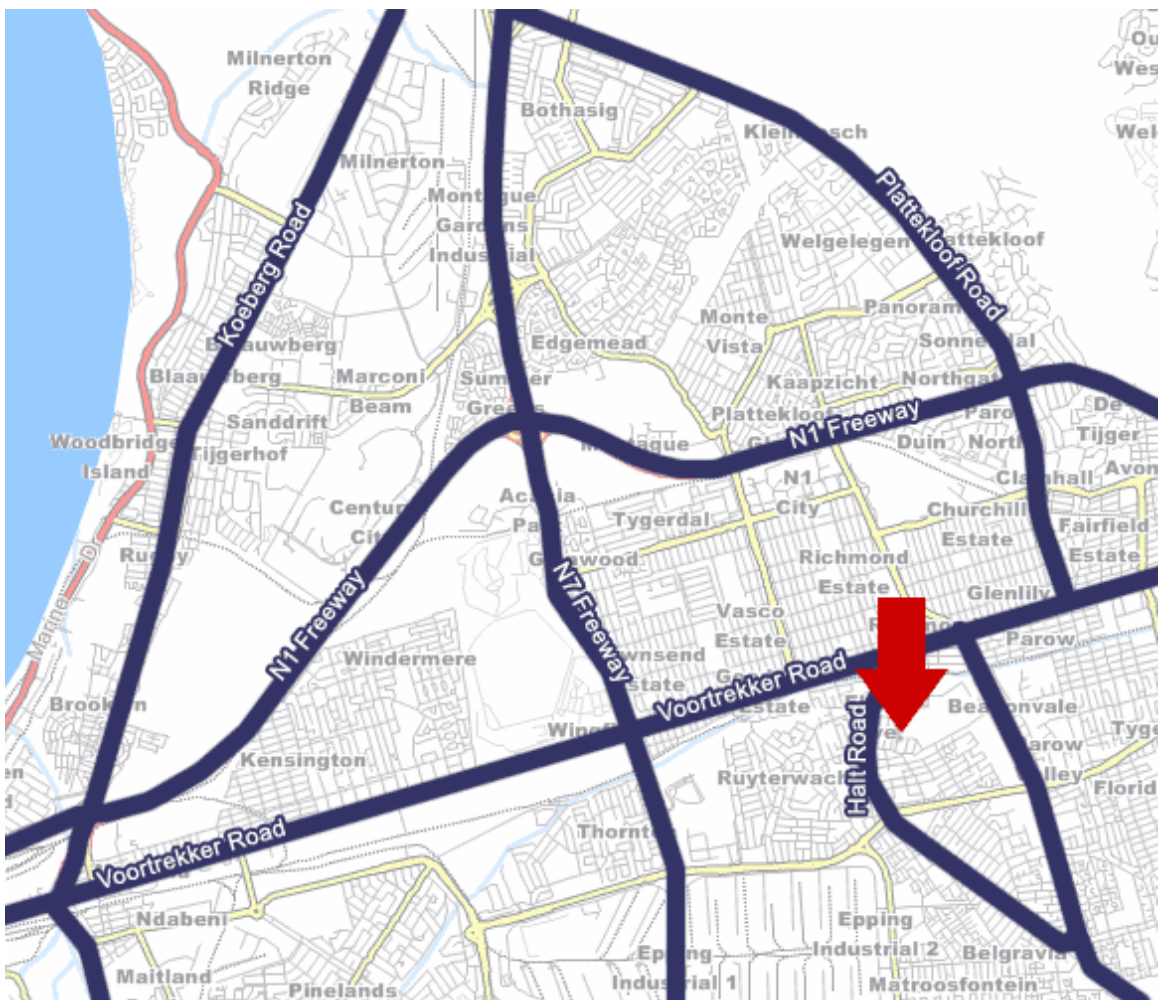

## Physical address:

14 Eleventh Street  
Elsies River  
7480  
Western Cape  
South Africa

## Map:

(Zoomed out – showing general area)

**Map:**

(Zoomed in – showing neighbourhood & streets)